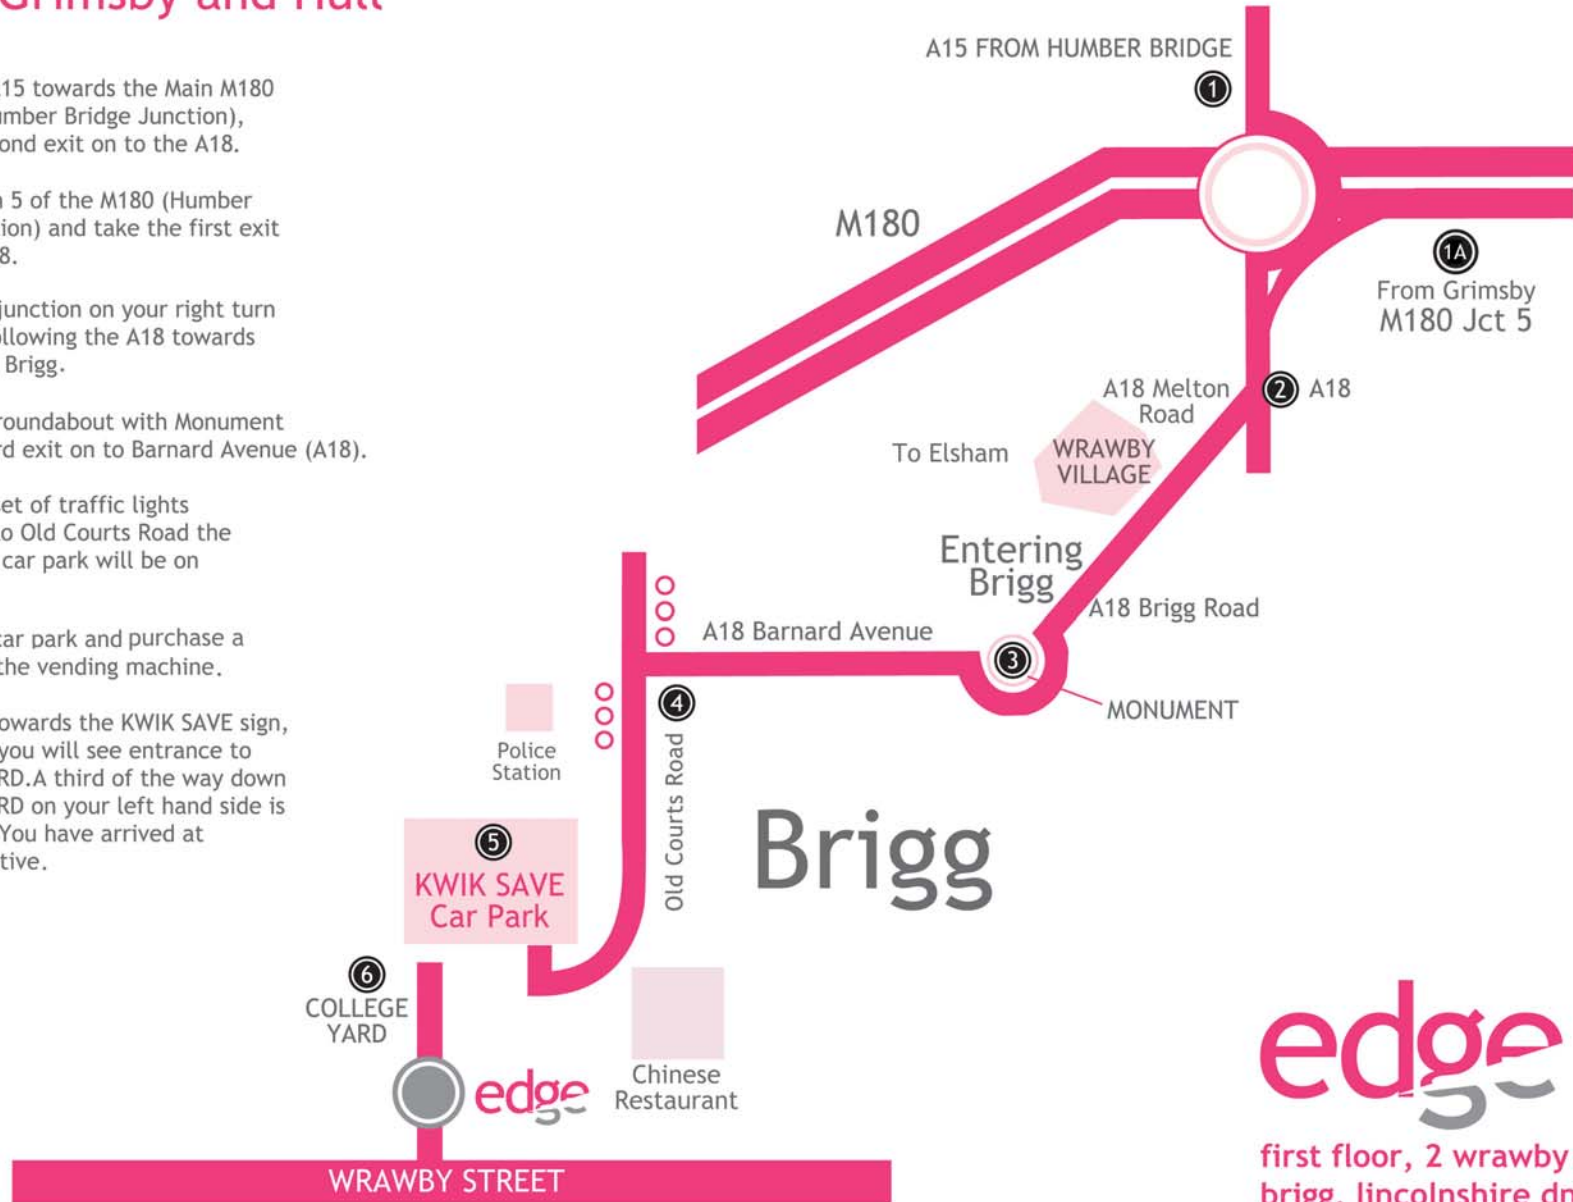

From Grimsby and Hull

- ① Follow the A15 towards the Main M180 Junction (Humber Bridge Junction), take the second exit on to the A18.
- ①A Exit junction 5 of the M180 (Humber Bridge Junction) and take the first exit on to the A18.
- ② At the next junction on your right turn right, still following the A18 towards Wrawby and Brigg.
- ③ At the mini roundabout with Monument take the third exit on to Barnard Avenue (A18).
- ④ At the first set of traffic lights turn left in to Old Courts Road the KWIK SAVE car park will be on your right.
- ⑤ Park in the car park and purchase a ticket from the vending machine.
- ⑥ Walk down towards the KWIK SAVE sign, on your left you will see entrance to COLLEGE YARD. A third of the way down COLLEGE YARD on your left hand side is a pink door. You have arrived at edge interactive.